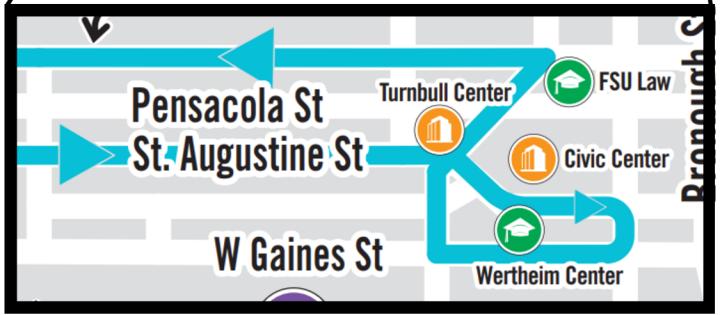

FSU | SEMINOLE EXPRESS

Powered by 

Legend

- 3:30** BOLD times are p.m.
-  Charging Stop

Tomahawk

BELLE VUE WAY AND MABRY ST WB	FSU 1ST CIRCLE	S BOULEVARD ST AT WERTHEIM CENTER	W JEFFERSON ST AT GRAY ST WB	FSU 1ST CIRCLE	BELLEUE AND MABRY
2191	2179	2782	2041	2179	2191
7:00	7:10	7:15	7:20	7:35	7:40
7:40	7:50	7:55	8:00	8:15	8:20
8:20	8:30	8:35	8:40	8:55	9:00
9:00	9:10	9:15	9:20	9:35	9:40
9:40	9:50	9:55	10:00	10:15	10:20
10:20	10:30	10:35	10:40	10:55	11:00
11:00	11:10	11:15	11:20	11:35	11:40
11:40	11:50	11:55	12:00	12:15	12:20
12:20	12:30	12:35	12:40	12:55	1:00
1:00	1:10	1:15	1:20	1:35	1:40
1:40	1:50	1:55	2:00	2:15	2:20
2:20	2:30	2:35	2:40	2:55	3:00
3:00	3:10	3:15	3:20	3:35	3:40
3:40	3:50	3:55	4:00	4:15	4:20
4:20	4:30	4:35	4:40	4:55	5:00
5:00	5:10	5:15	5:20	5:35	5:40

Schedules include major stops and estimated arrive times. Bus service runs in a continuous loop with 30-40 minute frequencies. Scan QR code below for real-time bus information.

TRANSPORTATION.FSU.EDU/BUSTRACKER

TALGOV.COM/STARMETRO

FSU | TRANSPORTATION & PARKING SERVICES