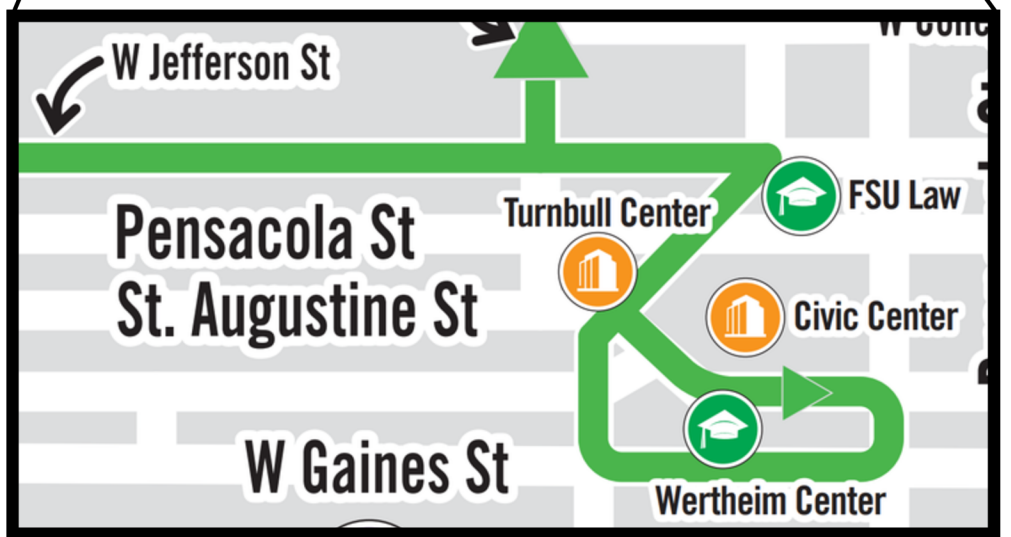

**Legend**

- BOLD times are p.m.
- Charging Stop

Renegade			
FSU 1ST CIRCLE	S BOULEVARD ST AT WERTHEIM CENTER	ACADEMIC WAY AT OGLESBY UNION WB	FSU 1ST CIRCLE
2179	2782	2194	2179
7:00	7:07	7:15	7:30
7:30	7:37	7:45	8:00
8:00	8:07	8:15	8:30
8:30	8:37	8:45	9:00
9:00	9:07	9:15	9:30
9:30	9:37	9:45	10:00
10:00	10:07	10:15	10:30
10:30	10:37	10:45	11:00
11:00	11:07	11:15	11:30
11:30	11:37	11:45	<b>12:00</b>
<b>12:00</b>	<b>12:07</b>	<b>12:15</b>	<b>12:30</b>
<b>12:30</b>	<b>12:37</b>	<b>12:45</b>	<b>1:00</b>
<b>1:00</b>	<b>1:07</b>	<b>1:15</b>	<b>1:30</b>
<b>1:30</b>	<b>1:37</b>	<b>1:45</b>	<b>2:00</b>
<b>2:00</b>	<b>2:07</b>	<b>2:15</b>	<b>2:30</b>
<b>2:30</b>	<b>2:37</b>	<b>2:45</b>	<b>3:00</b>
<b>3:00</b>	<b>3:07</b>	<b>3:15</b>	<b>3:30</b>
<b>3:30</b>	<b>3:37</b>	<b>3:45</b>	<b>4:00</b>
<b>4:00</b>	<b>4:07</b>	<b>4:15</b>	<b>4:30</b>
<b>4:30</b>	<b>4:37</b>	<b>4:45</b>	<b>5:00</b>
<b>5:00</b>	<b>5:07</b>	<b>5:15</b>	<b>5:30</b>

**Schedule includes major stops and estimated arrive times.** Bus service runs in a continuous loop with 30-40 minute frequencies. Scan QR code below for real-time bus information.