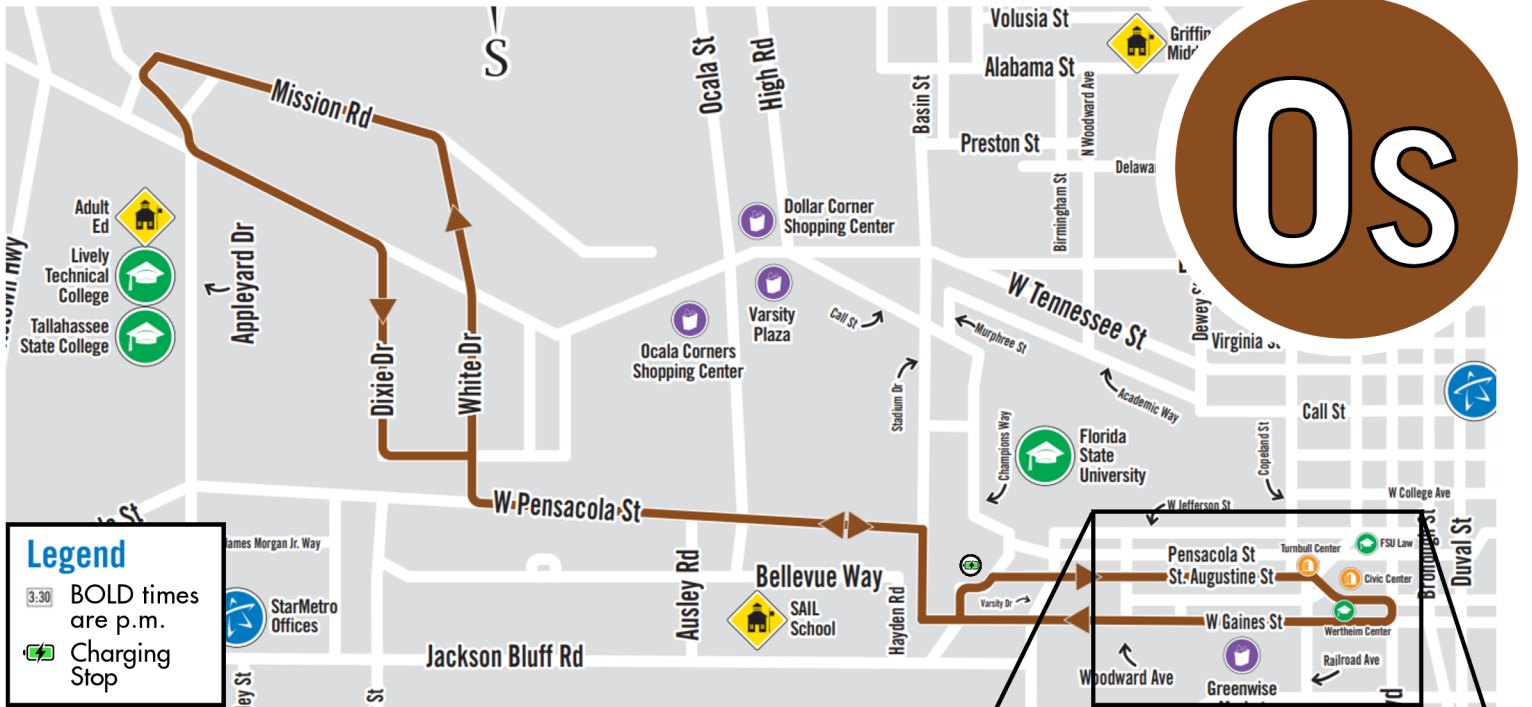

FSU | SEMINOLE EXPRESS

Powered by  starmetro

Os

Osceola								
MISSION RD AT APPELYARD DR WB	W TENNESSEE ST AT DIXIE DR EB	W PENSACOLA ST AT AUSLEY RD EB	FSU 1ST CIRCLE 	S BOULEVARD ST AT WERTHEIM CENTER 	FSU 1ST CIRCLE 	W PENSACOLA ST AT AUSLEY RD WB	WHITE DR AT STUDENT APARTMENTS NB	MISSION RD AT APPELYARD DR WB
67	1052	2059	2179	2782	2179	2044	2639	67
							6:55	7:00
							7:25	7:30
7:00	7:06	7:12	7:22	7:30	7:45	7:50	7:55	8:00
7:30	7:36	7:42	7:52	8:00	8:15	8:20	8:25	8:30
8:00	8:06	8:12	8:22	8:30	8:45	8:50	8:55	9:00
8:30	8:36	8:42	8:52	9:00	9:15	9:20	9:25	9:30
9:00	9:06	9:12	9:22	9:30	9:45	9:50	9:55	10:00
9:30	9:36	9:42	9:52	10:00	10:15	10:20	10:25	10:30
10:00	10:06	10:12	10:22	10:30	10:45	10:50	10:55	11:00
10:30	10:36	10:42	10:52	11:00	11:15	11:20	11:25	11:30
11:00	11:06	11:12	11:22	11:30	11:45	11:50	11:55	12:00
11:30	11:36	11:42	11:52	12:00	12:15	12:20	12:25	12:30
12:00	12:06	12:12	12:22	12:30	12:45	12:50	12:55	1:00
12:30	12:36	12:42	12:52	1:00	1:15	1:20	1:25	1:30
1:00	1:06	1:12	1:22	1:30	1:45	1:50	1:55	2:00
1:30	1:36	1:42	1:52	2:00	2:15	2:20	2:25	2:30
2:00	2:06	2:12	2:22	2:30	2:45	2:50	2:55	3:00
2:30	2:36	2:42	2:52	3:00	3:15	3:20	3:25	3:30
3:00	3:06	3:12	3:22	3:30	3:45	3:50	3:55	4:00
3:30	3:36	3:42	3:52	4:00	4:15	4:20	4:25	4:30
4:00	4:06	4:12	4:22	4:30	4:45	4:50	4:55	5:00
4:30	4:36	4:42	4:52	5:00	5:15	5:20	5:25	5:30

Schedule includes major stops and estimated arrive times. Bus service runs in a continuous loop with 30-40 minute frequencies. Scan QR code below for real-time bus information.

TRANSPORTATION.FSU.EDU/BUSTRACKER

FSU | TRANSPORTATION & PARKING SERVICES

 starmetro

TALGOV.COM/STARMETRO