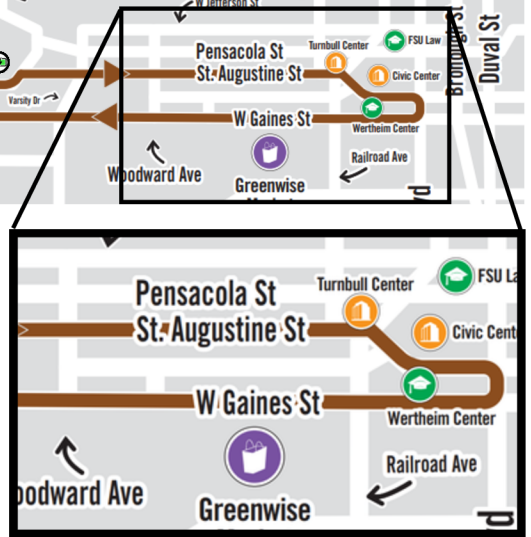

FSU | SEMINOLE EXPRESS

Powered by  starmetro

Os

Osceola								
MISSION RD AT APPELYARD DR WB	W TENNESSEE ST AT DIXIE DR EB	W PENSACOLA ST AT AUSLEY RD EB	FSU 1ST CIRCLE 	S BOULEVARD ST AT WERTHEIM CENTER 	FSU 1ST CIRCLE 	W PENSACOLA ST AT AUSLEY RD WB	WHITE DR AT STUDENT APARTMENTS NB	MISSION RD AT APPELYARD DR WB
67	1052	2059	2179	2782	2179	2044	2639	67
							6:55	7:00
							7:25	7:30
7:00	7:06	7:12	7:22	7:30	7:45	7:50	7:55	8:00
7:30	7:36	7:42	7:52	8:00	8:15	8:20	8:25	8:30
8:00	8:06	8:12	8:22	8:30	8:45	8:50	8:55	9:00
8:30	8:36	8:42	8:52	9:00	9:15	9:20	9:25	9:30
9:00	9:06	9:12	9:22	9:30	9:45	9:50	9:55	10:00
9:30	9:36	9:42	9:52	10:00	10:15	10:20	10:25	10:30
10:00	10:06	10:12	10:22	10:30	10:45	10:50	10:55	11:00
10:30	10:36	10:42	10:52	11:00	11:15	11:20	11:25	11:30
11:00	11:06	11:12	11:22	11:30	11:45	11:50	11:55	12:00
11:30	11:36	11:42	11:52	12:00	12:15	12:20	12:25	12:30
12:00	12:06	12:12	12:22	12:30	12:45	12:50	12:55	1:00
12:30	12:36	12:42	12:52	1:00	1:15	1:20	1:25	1:30
1:00	1:06	1:12	1:22	1:30	1:45	1:50	1:55	2:00
1:30	1:36	1:42	1:52	2:00	2:15	2:20	2:25	2:30
2:00	2:06	2:12	2:22	2:30	2:45	2:50	2:55	3:00
2:30	2:36	2:42	2:52	3:00	3:15	3:20	3:25	3:30
3:00	3:06	3:12	3:22	3:30	3:45	3:50	3:55	4:00
3:30	3:36	3:42	3:52	4:00	4:15	4:20	4:25	4:30
4:00	4:06	4:12	4:22	4:30	4:45	4:50	4:55	5:00
4:30	4:36	4:42	4:52	5:00	5:15	5:20	5:25	5:30

Schedule includes major stops and estimated arrive times. Bus service runs in a continuous loop with 30-40 minute frequencies. Scan QR code below for real-time bus information.

TRANSPORTATION.FSU.EDU/BUSTRACKER

FSU | TRANSPORTATION & PARKING SERVICES

 starmetro

TALGOV.COM/STARMETRO