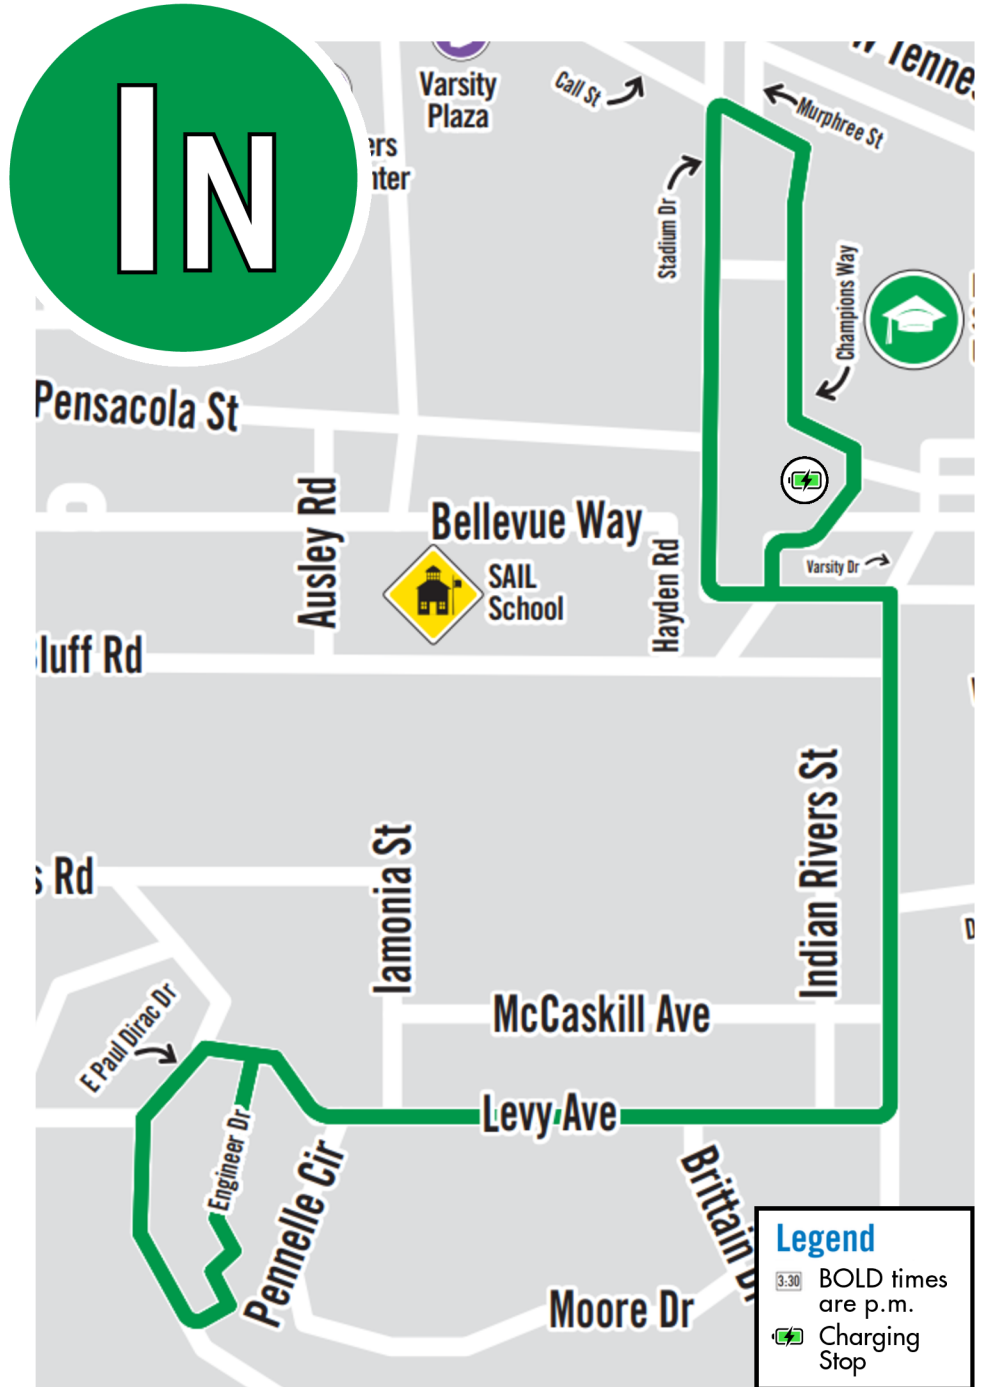

Innovation			
FAMU-FSU COLLEGE OF ENGINEERING	STADIUM DR AT SPIRIT WAY NB	FSU 1ST CIRCLE	FAMU-FSU COLLEGE OF ENGINEERING
2219	434	2179	2219
7:00	7:10	7:20	7:30
7:30	7:40	7:50	8:00
8:00	8:10	8:20	8:30
8:30	8:40	8:50	9:00
9:00	9:10	9:20	9:30
9:30	9:40	9:50	10:00
10:00	10:10	10:20	10:30
10:30	10:40	10:50	11:00
11:00	11:10	11:20	11:30
11:30	11:40	11:50	<b>12:00</b>
<b>12:00</b>	<b>12:10</b>	<b>12:20</b>	<b>12:30</b>
<b>12:30</b>	<b>12:40</b>	<b>12:50</b>	<b>1:00</b>
<b>1:00</b>	<b>1:10</b>	<b>1:20</b>	<b>1:30</b>
<b>1:30</b>	<b>1:40</b>	<b>1:50</b>	<b>2:00</b>
<b>2:00</b>	<b>2:10</b>	<b>2:20</b>	<b>2:30</b>
<b>2:30</b>	<b>2:40</b>	<b>2:50</b>	<b>3:00</b>
<b>3:00</b>	<b>3:10</b>	<b>3:20</b>	<b>3:30</b>
<b>3:30</b>	<b>3:40</b>	<b>3:50</b>	<b>4:00</b>
<b>4:00</b>	<b>4:10</b>	<b>4:20</b>	<b>4:30</b>
<b>4:30</b>	<b>4:40</b>	<b>4:50</b>	<b>5:00</b>

Schedule includes major stops and estimated arrive times. Bus service runs in a continuous loop with 30-40 minute frequencies. Scan QR code below for real-time bus information.