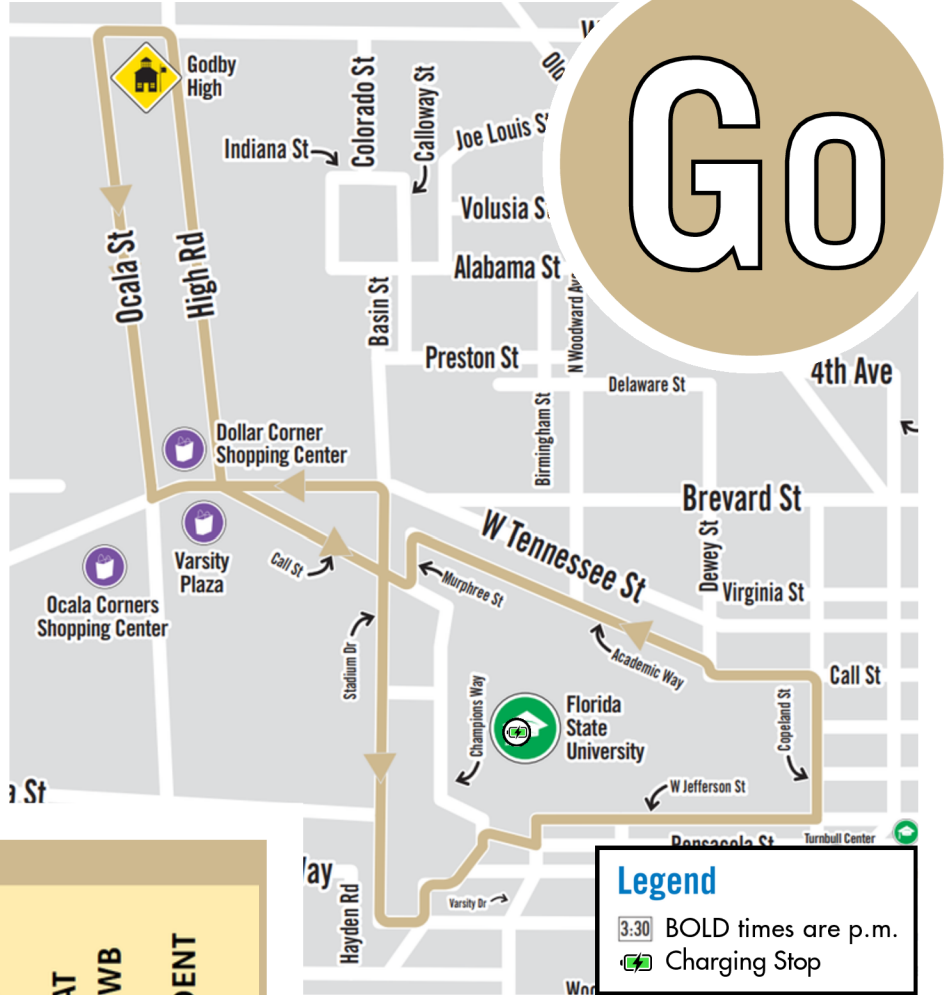

# FSU | SEMINOLE EXPRESS

Powered by  starmetro

## Gold

HIGH RD AT STUDENT APARTMENTS SB	HIGH RD AT W THARPE ST NB	OCALA RD AT STUDENT APARTMENTS SB	FSU 1ST CIRCLE	S COPELAND ST AT W COLLEGE AVE NB	ACADEMIC WAY AT OGLESBY UNION WB	HIGH RD AT STUDENT APARTMENTS SB
2597	131	2110	2179	2152	2194	2597
7:00	7:02	7:07	7:19	7:25	7:28	7:40
7:40	7:42	7:47	7:59	8:05	8:08	8:20
8:20	8:22	8:27	8:39	8:45	8:48	9:00
9:00	9:02	9:07	9:19	9:25	9:28	9:40
9:40	9:42	9:47	9:59	10:05	10:08	10:20
10:20	10:22	10:27	10:39	10:45	10:48	11:00
11:00	11:02	11:07	11:19	11:25	11:28	11:40
11:40	11:42	11:47	11:59	<b>12:05</b>	<b>12:08</b>	<b>12:20</b>
<b>12:20</b>	<b>12:22</b>	<b>12:27</b>	<b>12:39</b>	<b>12:45</b>	<b>12:48</b>	<b>1:00</b>
<b>1:00</b>	<b>1:02</b>	<b>1:07</b>	<b>1:19</b>	<b>1:25</b>	<b>1:28</b>	<b>1:40</b>
<b>1:40</b>	<b>1:42</b>	<b>1:47</b>	<b>1:59</b>	<b>2:05</b>	<b>2:08</b>	<b>2:20</b>
<b>2:20</b>	<b>2:22</b>	<b>2:27</b>	<b>2:39</b>	<b>2:45</b>	<b>2:48</b>	<b>3:00</b>
<b>3:00</b>	<b>3:02</b>	<b>3:07</b>	<b>3:19</b>	<b>3:25</b>	<b>3:28</b>	<b>3:40</b>
<b>3:40</b>	<b>3:42</b>	<b>3:47</b>	<b>3:59</b>	<b>4:05</b>	<b>4:08</b>	<b>4:20</b>
<b>4:20</b>	<b>4:22</b>	<b>4:27</b>	<b>4:39</b>	<b>4:45</b>	<b>4:48</b>	<b>5:00</b>
<b>5:00</b>	<b>5:02</b>	<b>5:07</b>				

Schedules include major stops and estimated arrive times. Bus service runs in a continuous loop with 30-40 minute frequencies. Scan QR code below for real-time bus information.

TRANSPORTATION.FSU.EDU/BUSTRACKER

**FSU** | TRANSPORTATION & PARKING SERVICES

TALGOV.COM/STARMETRO