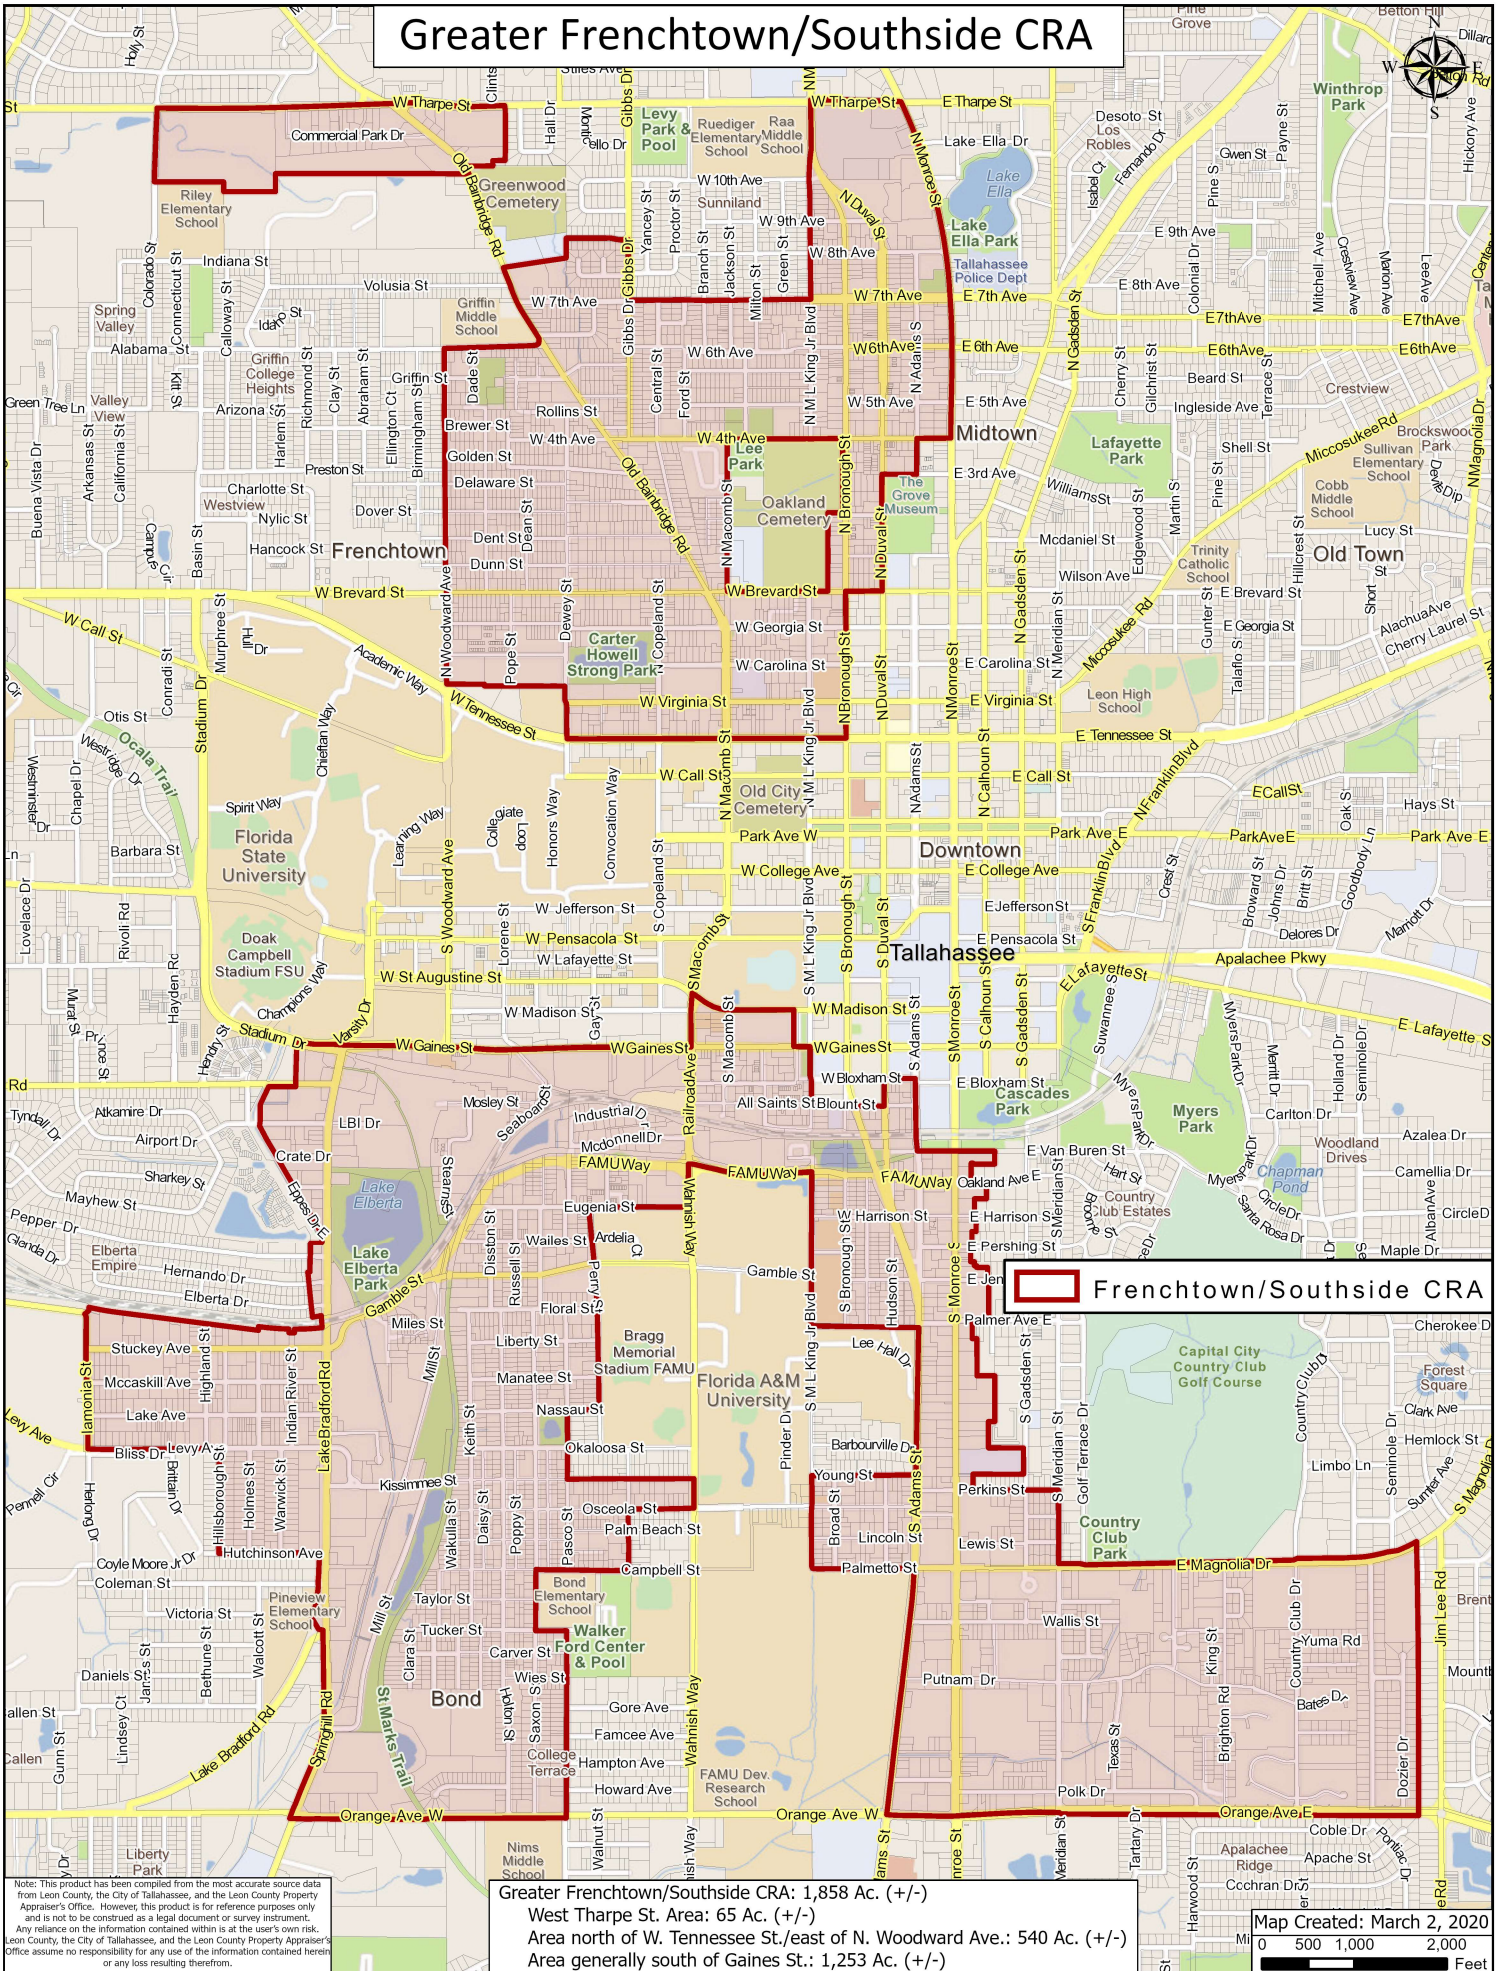

Greater Frenchtown/Southside CRA

Greater Frenchtown/Southside CRA: 1,858 Ac. (+/-)
West Tharpe St. Area: 65 Ac. (+/-)
Area north of W. Tennessee St./east of N. Woodward Ave.: 540 Ac. (+/-)
Area generally south of Gaines St.: 1,253 Ac. (+/-)

Map Created: March 2, 2020
Scale: 1 inch = 500 feet
Scale: 1 inch = 1,000 feet
Scale: 1 inch = 2,000 feet